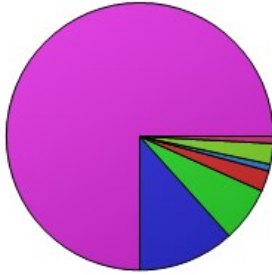

Summary Report

All

November 4, 2015 11:05 AM

Please select your campus from the list.

	Count	Percentage
Select school here:	27	22.31%
Blanton	0	0%
Borman	10	8.26%
Cross Oaks	0	0%
Evers	0	0%
Ginnings	9	7.44%
Hawk	0	0%
Hodge	0	0%
Houston	13	10.74%
Lee	0	0%
McNair	0	0%
Nelson	0	0%
Paloma Creek	7	5.79%
Pecan Creek	20	16.53%
Providence	1	0.83%
EP Rayzor	1	0.83%
Newton Rayzor	22	18.18%
Rivera	0	0%
Savannah	0	0%
Stephens	0	0%
WS Ryan	11	9.09%
Wilson	0	0%
Total	121	100%

1. What grade are you in?

	Count	Percentage
K	12	10%
1	40	33.33%
2	68	56.67%
Total	120	100%

2. My EXPO class is as hard as I thought it would be.

	Count	Percentage
Yes	75	63.03%
No	44	36.97%
Total	119	100%

5. How would you rate EXPO?

	Count	Percentage
1 Really bad!	0	0%
2	0	0%
3	0	0%
4	1	0.83%
5 It was ok.	3	2.5%
6	1	0.83%
7	3	2.5%
8	8	6.67%
9	14	11.67%
10 Great!	90	75%
Total	120	100%

7. Do you understand your EXPO teacher?