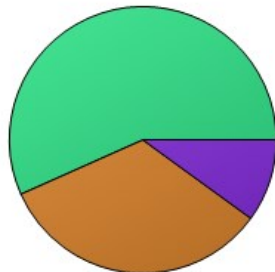

Summary Report

All

November 4, 2015 11:05 AM

Please select your campus from the list.

	Count	Percentage
Select school here:	27	22.31%
Blanton	0	0%
Borman	10	8.26%
Cross Oaks	0	0%
Evers	0	0%
Ginnings	9	7.44%
Hawk	0	0%
Hodge	0	0%
Houston	13	10.74%
Lee	0	0%
McNair	0	0%
Nelson	0	0%
Paloma Creek	7	5.79%
Pecan Creek	20	16.53%
Providence	1	0.83%
EP Rayzor	1	0.83%
Newton Rayzor	22	18.18%
Rivera	0	0%
Savannah	0	0%
Stephens	0	0%
WS Ryan	11	9.09%
Wilson	0	0%
Total	121	100%

1. What grade are you in?

	Count	Percentage
K	12	10%
1	40	33.33%
2	68	56.67%
Total	120	100%

2. My EXPO class is as hard as I thought it would be.

	Count	Percentage
Yes	75	63.03%
No	44	36.97%
Total	119	100%