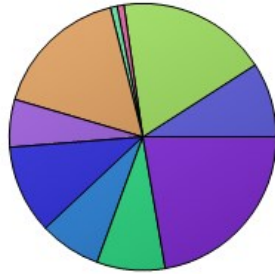

Summary Report

All

November 4, 2015 11:05 AM

Please select your campus from the list.

	Count	Percentage
Select school here:	27	22.31%
Blanton	0	0%
Borman	10	8.26%
Cross Oaks	0	0%
Evers	0	0%
Ginnings	9	7.44%
Hawk	0	0%
Hodge	0	0%
Houston	13	10.74%
Lee	0	0%
McNair	0	0%
Nelson	0	0%
Paloma Creek	7	5.79%
Pecan Creek	20	16.53%
Providence	1	0.83%
EP Rayzor	1	0.83%
Newton Rayzor	22	18.18%
Rivera	0	0%
Savannah	0	0%
Stephens	0	0%
WS Ryan	11	9.09%
Wilson	0	0%
Total	121	100%

1. What grade are you in?

	Count	Percentage
K	12	10%
1	40	33.33%
2	68	56.67%
Total	120	100%

2. My EXPO class is as hard as I thought it would be.

	Count	Percentage
Yes	75	63.03%
No	44	36.97%
Total	119	100%