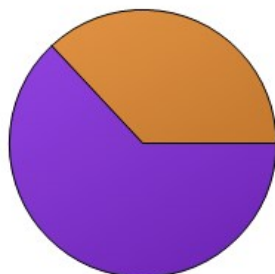

Summary Report

All

November 4, 2015 11:05 AM

Please select your campus from the list.

	Count	Percentage
Select school here:	27	22.31%
Blanton	0	0%
Borman	10	8.26%
Cross Oaks	0	0%
Evers	0	0%
Ginnings	9	7.44%
Hawk	0	0%
Hodge	0	0%
Houston	13	10.74%
Lee	0	0%
McNair	0	0%
Nelson	0	0%
Paloma Creek	7	5.79%
Pecan Creek	20	16.53%
Providence	1	0.83%
EP Rayzor	1	0.83%
Newton Rayzor	22	18.18%
Rivera	0	0%
Savannah	0	0%
Stephens	0	0%
WS Ryan	11	9.09%
Wilson	0	0%
Total	121	100%

1. What grade are you in?

	Count	Percentage
K	12	10%
1	40	33.33%
2	68	56.67%
Total	120	100%

2. My EXPO class is as hard as I thought it would be.

	Count	Percentage
Yes	75	63.03%
No	44	36.97%
Total	119	100%